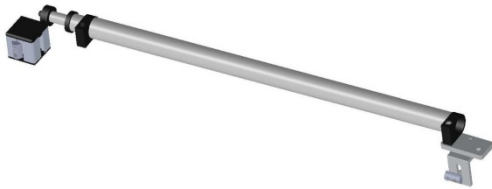

Two arm design for Dual Doors allows for independent door movement

Single Door system easy design allows for quick installation

Not visible front the front when doors are in closed position

Two arm design for Dual Doors allows for independent door movement

SPECIFICATIONS

General Information

- Auto Close add on for ContainAire Single and Dual Doors
- Easy field installation. 3 screws, and no permanent door modification required
- Not visible from the outside when closed
- Adjustable return rate

OPTIONS

Color Matched Mounting Brackets:

- Clear Anodize
- Black Anodize

Type of Door

- Dual Door
- Single Door (Specify Left or Right)

Accessories

- Hold Open

INCLUDED COMPONENTS